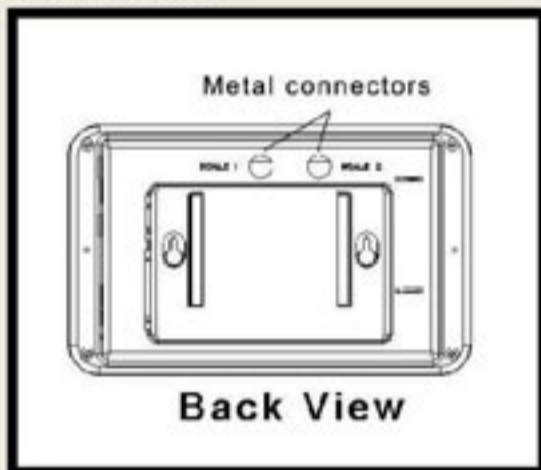

Large, brilliant graphic display for easy reading

Dual channel (connect to two platforms simultaneously)

Weighing speaker in English / Chinese / Spanish

Connection: Cable / Wifi network

Settable label with multiple templates

Inventory Management (Stock in / Stock out)

External interface: Audio device / Mouse / Keyboard / Light Tower / Barcode Printer / Barcode scanner / Wireless network card.

Multiple application modes: Zeroing, Weighing, Counting, Tare, Accumulation, Check weighing, Stock control and so on.

Model	JDI-800	
Resolution	Up to 1/300000(Free set resolution)	
Weighing units	kg/g	
Display	7 inches LCD display, Resolution 800X3(RGB)X480 Display Area 152.4(W)X91.44 (H) mm	
Dimension(mm)	265X165X102	
Power Supply	adaptor	
External Interface	<input type="radio"/> RJ45 interface X1 <input type="radio"/> Audio interface X2	<input type="radio"/> RS-232 interface X2 <input type="radio"/> USB interface X4