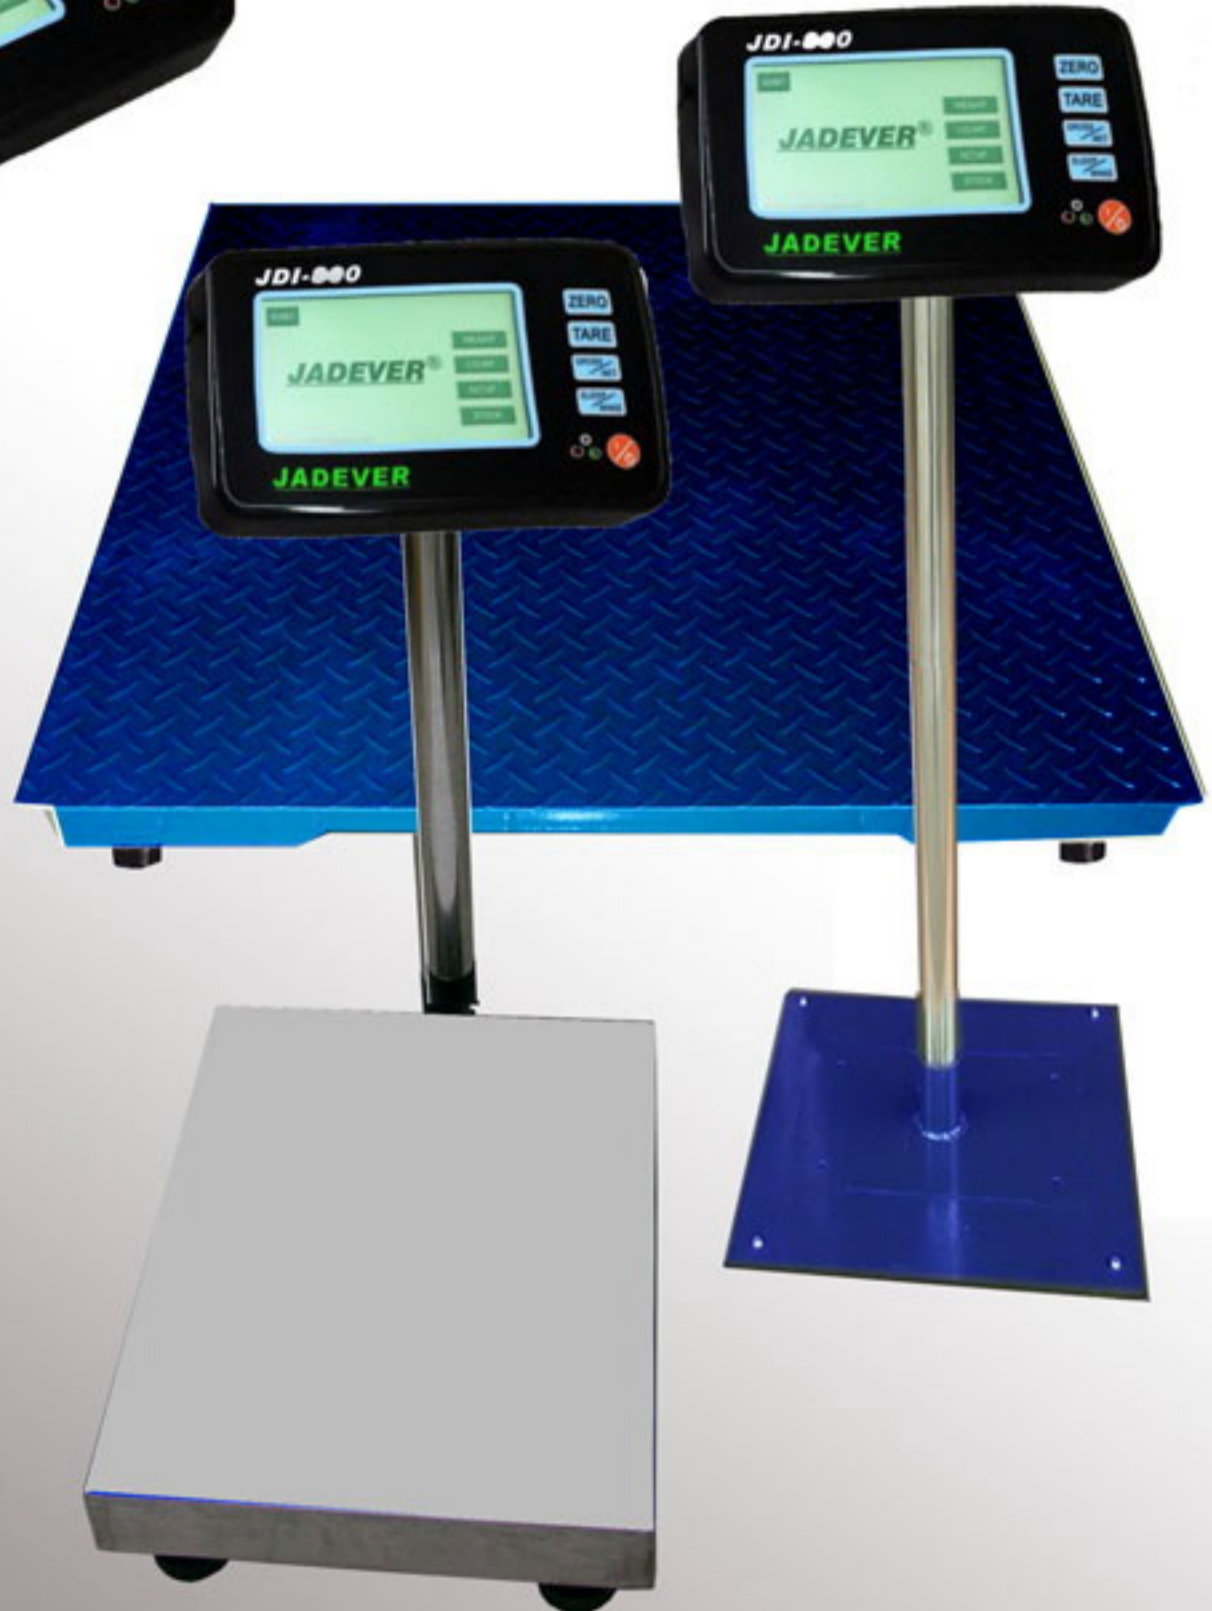

JADEVER

JDI-800
Intelligent Indicator

BP-545D Barcode Printer

Barcode Scanner

Light Tower

JDI-800 Intelligent Indicator

Automatically update the system

Touch screen together with 5 keys operation

Large, brilliant graphic display for easy reading

Dual channel (connect to two platforms simultaneously)

Weighing speaker in English / Chinese / Spanish

Connection: Cable / Wifi network

Settable label with multiple templates

Inventory Management (Stock in / Stock out)

External interface: Audio device / Mouse / Keyboard / Light Tower / Barcode Printer / Barcode scanner / Wireless network card.

Multiple application modes: Zeroing, Weighing, Counting, Tare, Accumulation, Check weighing, Stock control and so on.

Model	JDI-800	
Resolution	Up to 1/300000(Free set resolution)	
Weighing units	kg/g	
Display	7 inches LCD display, Resolution 800X3(RGB)X480 Display Area 152.4(W)X91.44 (H) mm	
Dimension(mm)	265X165X102	
Power Supply	adaptor	
External Interface	<input type="radio"/> RJ45 interface X1 <input type="radio"/> Audio interface X2	<input type="radio"/> RS-232 interface X2 <input type="radio"/> USB interface X4