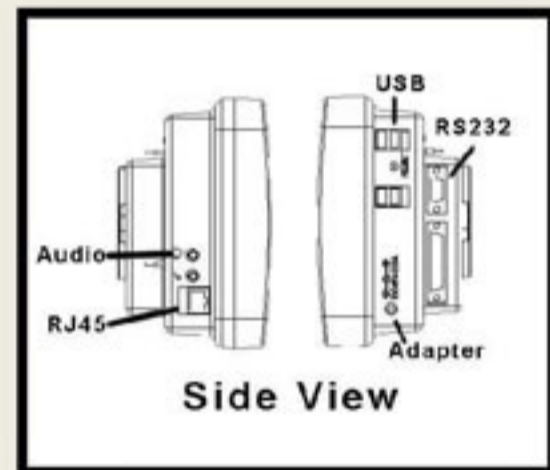

Large, brilliant graphic display for easy reading

Dual channel (connect to two platforms simultaneously)

Weighing speaker in English / Chinese / Spanish

Connection: Cable / Wifi network

Settable label with multiple templates

Model	JDI-800	
Resolution	Up to 1/300000(Free set resolution)	
Weighing units	kg/g	
Display	7 inches LCD display, Resolution 800X3(RGB)X480 Display Area 152.4(W)X91.44 (H) mm	
Dimension(mm)	265X165X102	
Power Supply	adaptor	
External Interface	<input type="radio"/> RJ45 interface X1 <input type="radio"/> Audio interface X2	<input type="radio"/> RS-232 interface X2 <input type="radio"/> USB interface X4